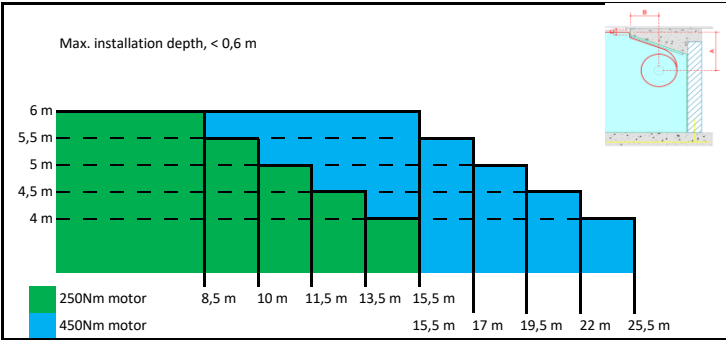

Slat cover: PVC / polycarbonaat Master

Slat cover: polycarbonaat Cleaner

The above tables are indicative excl. pre-run, the final measurements can be checked in the calculator.