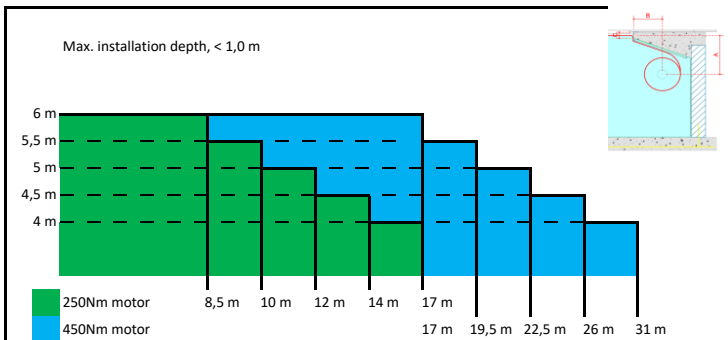

Slat cover: PVC / polycarbonaat Master

Slat cover: polycarbonaat Cleaner

The above tables are indicative excl. pre-run, the final measurements can be checked in the calculator.