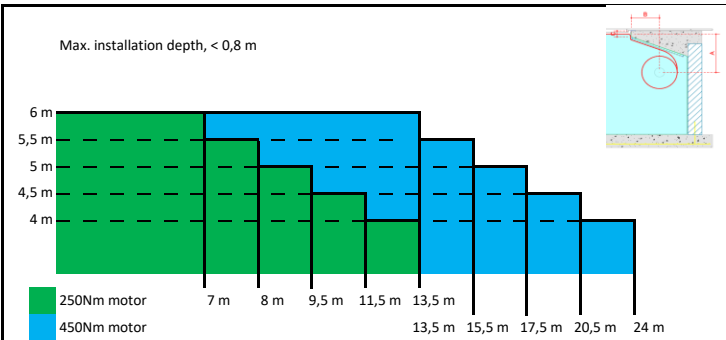

Slat cover: PVC / polycarbonaat Master

Slat cover: polycarbonaat Cleaner

The above tables are indicative excl. pre-run, the final measurements can be checked in the calculator.