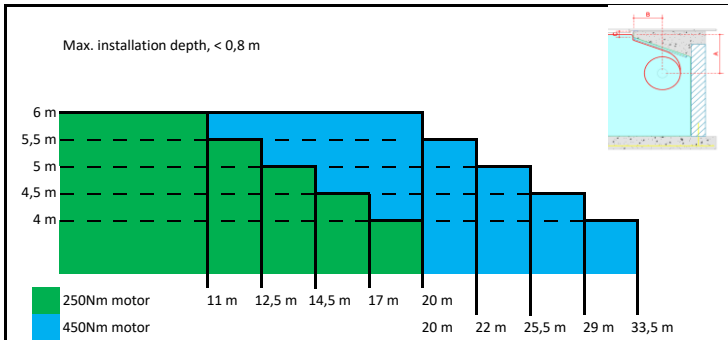

Slat cover: PVC / polycarbonaat Master

Slat cover: polycarbonaat Cleaner

The above tables are indicative excl. pre-run, the final measurements can be checked in the calculator.