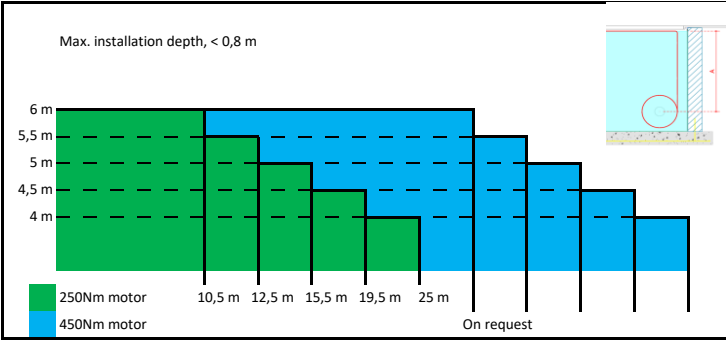

Slat cover: PVC / polycarbonaat Master

Slat cover: polycarbonaat Cleaner

The above tables are indicative excl. pre-run, the final measurements can be checked in the calculator.