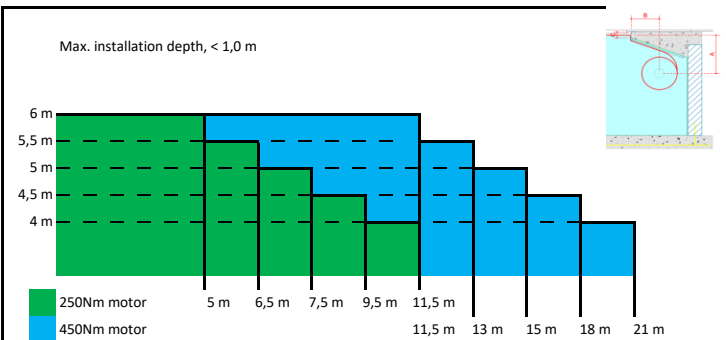

Slat cover: PVC / polycarbonaat Master

Slat cover: polycarbonaat Cleaner

The above tables are indicative excl. pre-run, the final measurements can be checked in the calculator.