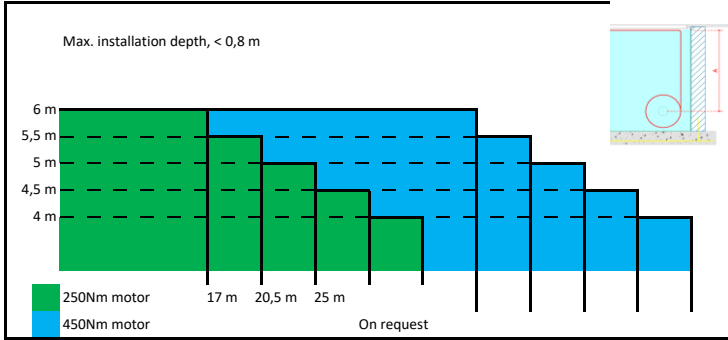

Slat cover: PVC / polycarbonaat Master

Slat cover: polycarbonaat Cleaner

The above tables are indicative excl. pre-run, the final measurements can be checked in the calculator.