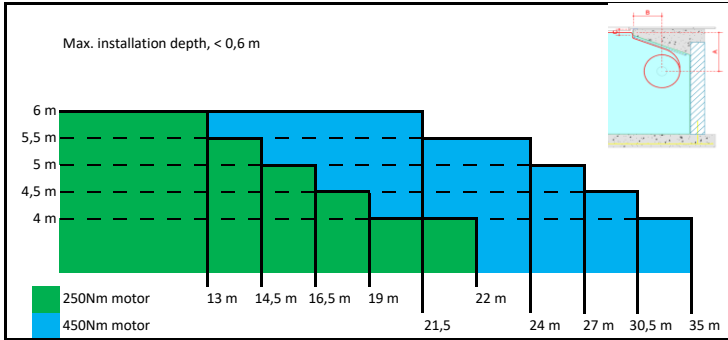

Slat cover: PVC / polycarbonaat Master

Slat cover: polycarbonaat Cleaner

The above tables are indicative excl. pre-run, the final measurements can be checked in the calculator.